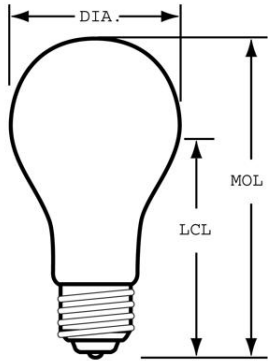

GE
Lighting

18274 - 75A/RS 12PK-5

GE rough service work light 75 watt A21 1-pack

- GE's specialty bulbs offer innovative solutions for a variety of lighting needs.
- The GE Rough Service Worklight is specially designed with rugged filaments and mounts to withstand rough handling and shock better than regular household bulbs.
- 120 volts
- Estimated yearly energy costs $9.03 based on 3 hours per day $0.11 per kWh
- Lasts .9 years based on 3 hours per day usage
- 2800K soft white light appearance
- A21 shape with medium base for use in rough service applications
- GE rough services worklight bulbs are specially designed with rugged filaments and mounts to withstand rough handling and shock better than regular household bulbs

CAUTIONS & WARNINGS

Warning

- Unexpected lamp rupture may cause injury, fire, or property damage
  - Avoid direct water/liquid contact.
- Risk of Fire
  - Keep combustible materials away from lamp.

GENERAL CHARACTERISTICS

Lamp Type	Incandescent - A-line
Bulb	A21
Base	Medium Screw (E26)
Filament	C-7A
Bulb Finish	Inside frost
Rated Life	1000.0 hrs
Bulb Material	Soft glass
Primary Application	Rough Service

PHOTOMETRIC CHARACTERISTICS

Initial Lumens	750.0
Beam Spread - Vertical	35.0 - 50.0 °
Nominal Initial Lumens per Watt	10

ELECTRICAL CHARACTERISTICS

Wattage	75.0
Voltage	120.0

DIMENSIONS

Maximum Overall Length (MOL)	4.1300 in(104.9 mm)
Bulb Diameter (DIA)	2.625 in(66.7 mm)
Light Center Length (LCL)	2.910 in(73.9 mm)

PRODUCT INFORMATION

Product Code	18274
Description	75A/RS 12PK-5
Standard Package	BUNDLE
Standard Package GTIN	00043168182744
Standard Package Quantity	60
Sales Unit	Unit
No Of Items Per Sales Unit	1
No Of Items Per Standard Package	60
UPC	043168904117