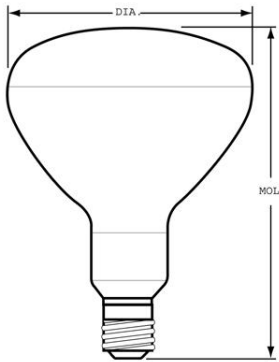

GE
Lighting

21334 - 375R40/1

GE R40 - Heat Lamp

CAUTIONS & WARNINGS

Warning

- Unexpected lamp rupture may cause injury, fire, or property damage
 - Avoid direct water, liquid or metal contact.
- Risk of Burn
 - Do not touch operating lamp.
- Lamp emits IR radiation which may cause eye injury
 - Do not use on infant, disabled, sleeping, or unconscious person or any person/animal unable to avoid potential injury.
- Risk of Fire
 - Keep combustible materials away from lamp.
 - Use in fixture rated for this product.

GENERAL CHARACTERISTICS

Lamp Type	Incandescent - Reflector
Bulb	R40
Base	Medium Skirt (E26/50x39)
Filament	C-9
Bulb Finish	Clear
Rated Life	5000.0 hrs
Bulb Material	Hard glass
Primary Application	Heat Lamp10

PHOTOMETRIC CHARACTERISTICS

Initial Lumens	2700.0
Center Beam Candlepower (CBCP)	1170.0
Max. Beam Candlepower (MBCP) (MAX)	1170.0
Nominal Initial Lumens per Watt	7

ELECTRICAL CHARACTERISTICS

Wattage	375.0
Voltage	115.0
Burn Position	Base up

DIMENSIONS

Maximum Overall Length (MOL)	7.5000 in(190.5 mm)
Bulb Diameter (DIA)	5.000 in(127.0 mm)

PRODUCT INFORMATION

Product Code	21334
Description	375R40/1
Standard Package	Case
Standard Package GTIN	10043168213346
Standard Package Quantity	24
Sales Unit	Unit
No Of Items Per Sales Unit	1
No Of Items Per Standard Package	24
UPC	043168213349