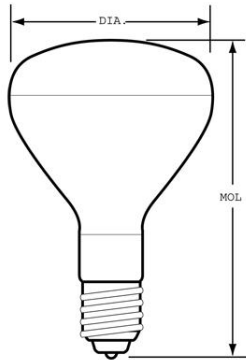

GE
Lighting

21213 - 300R/FL

GE R40 - Reflector Flood

GENERAL CHARACTERISTICS

Lamp Type	Incandescent - Reflector
Bulb	R40
Base	Medium Screw (E26)
Filament	CC-2V
Bulb Finish	Inside frost
Rated Life	2000.0 hrs
Primary Application	Reflector Flood

PHOTOMETRIC CHARACTERISTICS

Initial Lumens	3700.0
Center Beam Candlepower (CBCP)	2500.0
Nominal Initial Lumens per Watt	12

ELECTRICAL CHARACTERISTICS

Wattage	300.0
Voltage	120.0

DIMENSIONS

Maximum Overall Length (MOL)	6.5600 in(166.6 mm)
Bulb Diameter (DIA)	5.000 in(127.0 mm)