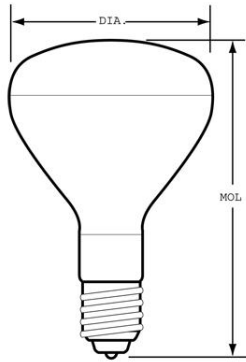

GE
Lighting

21215 - 300R/FL

GE R40 - Reflector Flood

CAUTIONS & WARNINGS

Warning

- Unexpected lamp rupture may cause injury, fire, or property damage
 - Avoid direct water/liquid contact.
- Risk of Fire
 - Keep combustible materials away from lamp.
 - Use in fixture rated for this product.

NOTES

- Collector grid.

GENERAL CHARACTERISTICS

Lamp Type	Incandescent - Reflector
Bulb	R40
Base	Medium Screw (E26)
Filament	CC-2V
Bulb Finish	Inside frost
Rated Life	2000.0 hrs
Primary Application	Reflector Flood

PHOTOMETRIC CHARACTERISTICS

Initial Lumens	3465.0 /2670.0
Center Beam Candlepower (CBCP)	25000.0
Nominal Initial Lumens per Watt	11 /10

ELECTRICAL CHARACTERISTICS

Wattage	300.0
Voltage	130.0

DIMENSIONS

Maximum Overall Length (MOL)	6.5600 in(166.6 mm)
Bulb Diameter (DIA)	5.000 in(127.0 mm)