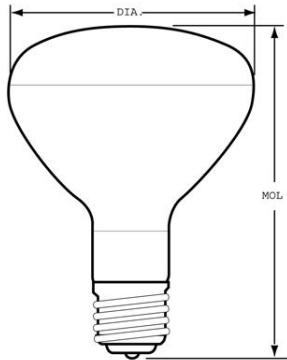

GE
Lighting

21734 - 500R/3FL

GE R40 - Reflector Flood

CAUTIONS & WARNINGS

Warning

- Unexpected lamp rupture may cause injury, fire, or property damage
 - Avoid direct water/liquid contact.
- Risk of Fire
 - Keep combustible materials away from lamp.
 - Use in fixture rated for this product.

NOTES

- Collector grid.
- Lamp base is a brass base (BB).
- Lamp is made of heat resistant glass (HRG).
- Light output is maintained best when burned within 45 degrees of vertically base up.

GENERAL CHARACTERISTICS

Lamp Type	Incandescent - Reflector
Bulb	R40
Base	Mogul Screw (E39)
Filament	CC-2V
Bulb Finish	Frost
Rated Life	2000.0 hrs
Bulb Material	Heat resistant glass
Base Material	Brass
Primary Application	Reflector Flood

DIMENSIONS

Maximum Overall Length (MOL)	7.2500 in(184.1 mm)
Bulb Diameter (DIA)	5.000 in(127.0 mm)

PRODUCT INFORMATION

Product Code	21734
Description	500R/3FL
Standard Package	Case
Standard Package GTIN	10043168217344
Standard Package Quantity	24
Sales Unit	Unit
No Of Items Per Sales Unit	1
No Of Items Per Standard Package	24
UPC	043168217347