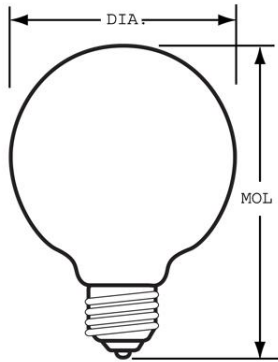

GE  
Lighting

**25546 - 25G25/W CPK**

GE G25

**GENERAL CHARACTERISTICS**

Lamp Type	Incandescent - Decorative
Bulb	G25
Base	Medium Screw (E26)
Filament	CC-6
Bulb Finish	White
Rated Life (Vert)	1500.0 h
Rated Life	1500.0 hrs
Bulb Material	Soft glass
Life in Years	1.4
Primary Application	Globe

**PHOTOMETRIC CHARACTERISTICS**

Initial Lumens	180.0
Color Temperature	2500.0 K

**ELECTRICAL CHARACTERISTICS**

Wattage	25.0
Voltage	120.0
Estimated Energy Cost per Year	3.01

**DIMENSIONS**

Maximum Overall Length (MOL)	4.5000 in(114.3 mm)
Bulb Diameter (DIA)	3.125 in(79.4 mm)