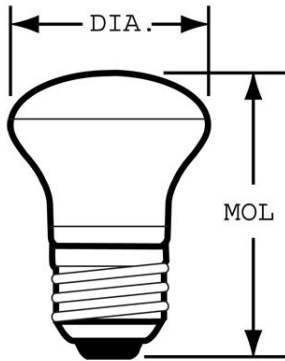

GE
Lighting

25776 - 40R14/CD

GE soft white 40 watt R14 floodlight 1-pack

- Use original GE's Soft White when you need a light without glare and harsh shadows.
- Replace ordinary light bulbs with GE Flood and Spotlight in all your track and recessed lighting fixtures.
- 2500K soft white light appearance
- Estimated yearly energy costs \$4.82 based on 3 hours per day \$0.11 per kWh
- GE soft white indoor spotlights provide warm, pleasing everyday light without harsh glares and shadows. These bulbs' funnel shape and reflective coating help direct light where it is needed better than a standard incandescent bulb
- Lasts 1.4 years based on 3 hours per day usage
- 280 lumens providing subtle, reassuring™ light
- R14 indoor floodlight with medium base for use in directional fixtures such as recessed can lighting

GENERAL CHARACTERISTICS

Lamp Type	Incandescent - Reflector
Bulb	R14
Base	Medium Screw (E26)
Filament	CC-2V
Rated Life	1500.0 hrs
Bulb Material	Soft glass
Primary Application	Indoor Spotlight

PHOTOMETRIC CHARACTERISTICS

Initial Lumens	280.0
----------------	-------

ELECTRICAL CHARACTERISTICS

Wattage	40.0
Voltage	120.0

DIMENSIONS

Maximum Overall Length (MOL)	2.1800 in(55.4 mm)
Bulb Diameter (DIA)	1.750 in(44.4 mm)

PRODUCT INFORMATION