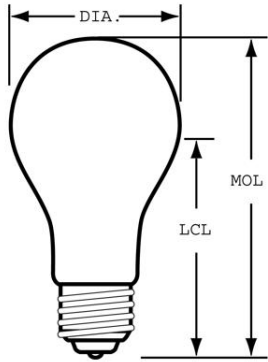

GE
Lighting

25936 - 200A21/99/IF

GE A21 - Long Life

GENERAL CHARACTERISTICS

Lamp Type	Incandescent - A-line
Bulb	A21
Base	Medium Screw (E26)
Filament	CC-8
Rated Life	2500.0 hrs
Bulb Material	Soft glass
Primary Application	Long Life

PHOTOMETRIC CHARACTERISTICS

Initial Lumens	3250.0 /2500.0
Nominal Initial Lumens per Watt	16 /14

ELECTRICAL CHARACTERISTICS

Wattage	200.0
Voltage	130.0
Burn Position	Universal burning position

DIMENSIONS

Maximum Overall Length (MOL)	5.3700 in(136.4 mm)
Bulb Diameter (DIA)	2.625 in(66.7 mm)
Light Center Length (LCL)	4.060 in(103.1 mm)

PRODUCT INFORMATION

Product Code	25936
Description	200A21/99/IF
Standard Package	Case
Standard Package GTIN	10043168259368
Standard Package Quantity	60
Sales Unit	Unit
No Of Items Per Sales Unit	1
No Of Items Per Standard Package	60
UPC	043168259361