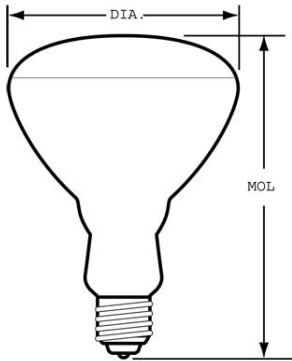

GE
Lighting

26805 - 65R30/FL/LL 6PK

GE soft white 65 watt R30 floodlight 1-pack

- Use original GE's Soft White when you need a light without glare and harsh shadows.
- GE's Floodlights cast a wider beam that adds drama to fireplaces, kitchen counters and entryways.
- 2600K soft white light appearance
- Estimated yearly energy costs \$7.83 based on 3 hours per day \$0.11 per kWh
- GE soft white indoor spotlights provide warm, pleasing everyday light without harsh glares and shadows. These bulbs' funnel shape and reflective coating help direct light where it is needed better than a standard incandescent bulb
- Lasts 2.3 years based on 3 hours per day usage
- R30 indoor floodlight with medium base for use in directional fixtures such as recessed can lighting
- 670 lumens providing comfortable, inviting™ light

GENERAL CHARACTERISTICS

Lamp Type	Incandescent - Reflector
Bulb	BR30
Base	Medium Screw (E26)
Filament	CC-6
Rated Life (NOM)	2500.0 h
Life in Years (NOM)	2.3
Primary Application	Indoor Floodlight

PHOTOMETRIC CHARACTERISTICS

DIMENSIONS

Maximum Overall Length (MOL) (NOM)	5.370 in(136.4 mm)
Bulb Diameter (DIA) (NOM)	3.750 in(95.2 mm)

PRODUCT INFORMATION

Product Code	26805
Description	65R30/FL/LL 6PK
Standard Package	BUNDLE
Standard Package GTIN	00043168268059
Standard Package Quantity	30
Sales Unit	Unit
No Of Items Per Sales Unit	1
No Of Items Per Standard Package	30
UPC	043168118613