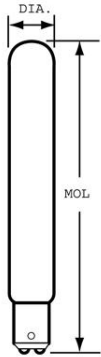

GE
Lighting

34241 - 20T61/2DC/F

GE T6.5

GENERAL CHARACTERISTICS

Lamp Type	Incandescent - Tubular
Bulb	T6.5
Base	Double Contact Bayonet (BA15d)
Filament	C-8
Bulb Finish	Frost
Rated Life	5000.0 hrs
Bulb Material	Soft glass
Primary Application	Standard;Standard

PHOTOMETRIC CHARACTERISTICS

Initial Lumens	90.0
Nominal Initial Lumens per Watt	4

ELECTRICAL CHARACTERISTICS

Wattage	20.0
Voltage	120.0

DIMENSIONS

Maximum Overall Length (MOL)	5.5600 in(141.2 mm)
Bulb Diameter (DIA)	0.813 in(20.7 mm)

PRODUCT INFORMATION

Product Code	34241
Description	20T61/2DC/F
Standard Package	Case
Standard Package GTIN	10043168342411
Standard Package Quantity	60
Sales Unit	Unit
No Of Items Per Sales Unit	1
No Of Items Per Standard	60
Package	
UPC	043168342414