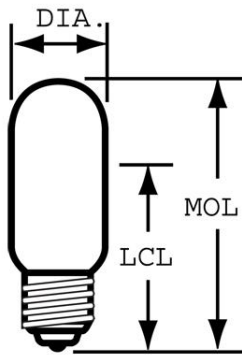

### 35153 - 15T7N CARD

GE appliance 15 watt T7 1-pack

- GE's specialty bulbs offer innovative solutions for a variety of lighting needs.
- Be sure to check appliances for correct bulb wattage, voltage and base type.
- 120 volts
- Lasts 3000 hours
- T7 shape with intermediate base for use in appliances
- Whether you're cooking it or keeping it fresh GE appliance lights lets you see it. They're specially designed to withstand high or low temperatures and feature a rugged filament that resists vibration, perfect for microwaves, refrigerators and ovens

#### GENERAL CHARACTERISTICS

Lamp Type	Incandescent - Tubular
Bulb	T7
Base	Intermediate Screw (E17)
Filament	C-7A
Bulb Finish	Clear
Bulb Material	Soft glass
Primary Application	Sewing Machine;Appliance;Standard;Standard

#### ELECTRICAL CHARACTERISTICS

Wattage	15.0
Voltage	120.0

#### DIMENSIONS

Maximum Overall Length (MOL)	2.2500 in(57.2 mm)
Bulb Diameter (DIA)	0.875 in(22.2 mm)
Light Center Length (LCL)	1.560 in(39.6 mm)