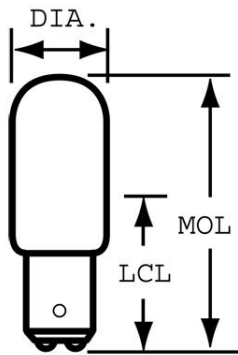

GE
Lighting

35154 - 15T7DC CARD

GE appliance 15 watt T7 1-pack

- GE's specialty bulbs offer innovative solutions for a variety of lighting needs.
- Be sure to check appliances for correct bulb wattage, voltage and base type.
- 120 volts
- Lasts 3000 hours
- Whether you're cooking it or keeping it fresh GE appliance lights lets you see it. They're specially designed to withstand high or low temperatures and feature a rugged filament that resists vibration, perfect for microwaves, refrigerators and ovens
- T7 shape with Double Contact Bayonet (BA15d) base for use in appliances

GENERAL CHARACTERISTICS

Lamp Type	Incandescent - Tubular
Bulb	T7
Base	Double Contact Bayonet (BA15d)
Filament	C-7A
Bulb Finish	Clear
Bulb Material	Soft glass
Primary Application	Vacuum Cleaner; Appliance; Sewing Machine; Standard; Standard

PHOTOMETRIC CHARACTERISTICS

Initial Lumens (NOM)	108.0
Nominal Initial Lumens per Watt (NOM)	7.2

ELECTRICAL CHARACTERISTICS

Wattage (NOM)	15.0
Voltage (NOM)	120.0

DIMENSIONS

Maximum Overall Length (MOL) (NOM)	2.250 in(57.2 mm)
Bulb Diameter (DIA) (NOM)	0.875 in(22.2 mm)
Light Center Length (LCL) (NOM)	1.310 in(33.3 mm)

PRODUCT INFORMATION

Product Code	35154
Description	15T7DC CARD
Standard Package	Master
Standard Package GTIN	10043168351543
Standard Package Quantity	240
Sales Unit	Unit
No Of Items Per Sales Unit	1
No Of Items Per Standard Package	240
UPC	043168907057