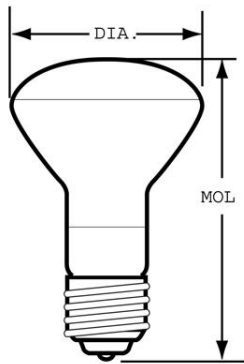

GE
Lighting

47682 - 45R20/FL/LL 6PK

GE soft white 45 watt R20 floodlight 1-pack

- Use original GE's Soft White when you need a light without glare and harsh shadows.
- GE's Spotlights provide direct, focused light that's ideal for accenting everything from artwork to objects inside curio cabinets.
- 2500K soft white light appearance
- 310 lumens providing subtle, reassuring™ light
- Estimated yearly energy costs \$5.42 based on 3 hours per day \$0.11 per kWh
- GE soft white indoor spotlights provide warm, pleasing everyday light without harsh glares and shadows. These bulbs' funnel shape and reflective coating help direct light where it is needed better than a standard incandescent bulb
- Lasts 2.3 years based on 3 hours per day usage
- R20 indoor floodlight with medium base for use in directional fixtures such as recessed can lighting

Energy Savings
Reduced Wattage

GENERAL CHARACTERISTICS

| | |
|---------------------|--------------------------|
| Lamp Type | Incandescent - Reflector |
| Bulb | R20 |
| Base | Medium Screw (E26) |
| Filament | CC-6 |
| Rated Life (NOM) | 2500.0 h |
| Primary Application | Indoor Floodlight |

DIMENSIONS

| | |
|------------------------------------|-------------------|
| Maximum Overall Length (MOL) (NOM) | 3.310 in(84.1 mm) |
| Bulb Diameter (DIA) (NOM) | 2.500 in(63.5 mm) |

PRODUCT INFORMATION