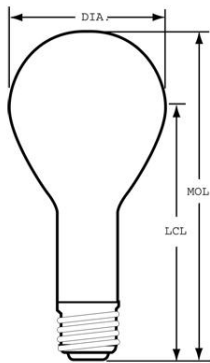

GE
Lighting

41459 - 100/300 6PK

GE soft white 3-way 100/200/300 watt PS25 1-pack

- Use original GE's Soft White when you need a light without glare and harsh shadows.
- Specifically designed for 3-way lamps in your home or office, GE 3-way bulbs offer a range of light levels. Choose the low light setting for energy savings, higher settings for general and activity lighting.
- Choose the low light setting for energy savings, higher settings for general and activity lighting.
- 2800K soft white light appearance
- GE soft white 3-way bulbs provide three levels of light for maximum flexibility--low for mood lighting and energy savings, high for task lighting. Use GE soft white 3-way bulbs warm, pleasing light without harsh shadows in table lamps and floor lamps with 3-way sockets
- Lasts 1.1 years based on 3 hours per day usage
- 1250/2650/3900 lumens providing strong, vibrant™ light
- Estimated yearly energy costs \$12.05/\$24.09/\$36.14 based on 3 hours per day \$0.11 per kWh
- PS25 shape with mogul base for use in table lamps and enclosed fixtures

GENERAL CHARACTERISTICS

Lamp Type	Incandescent - A-line
Bulb	PS25D
Base	3 Contact Mogul Screw (E39D)
Filament	CC-6
Bulb Finish	Soft white
Rated Life	1200.0 hrs
Bulb Material	Soft glass
Life in Years	1.1
Primary Application	3-Way

PHOTOMETRIC CHARACTERISTICS

Initial Lumens	1250.0 /2650.0 /3900.0
Color Temperature	2800.0 K
Nominal Initial Lumens per Watt	13 /13 /12

ELECTRICAL CHARACTERISTICS

Wattage	100.0
Voltage	120.0
Burn Position	Universal burning position
Estimated Energy Cost per Year	12.05

DIMENSIONS

Maximum Overall Length (MOL)	6.6800 in(169.7 mm)
Bulb Diameter (DIA)	3.125 in(79.4 mm)
Light Center Length (LCL)	4.430 in(112.5 mm)

PRODUCT INFORMATION

Product Code	41459
Description	100/300 6PK
Standard Package	BUNDLE
Standard Package GTIN	00043168414593
Standard Package Quantity	30
Sales Unit	Unit
No Of Items Per Sales Unit	1
No Of Items Per Standard Package	30
UPC	043168905053