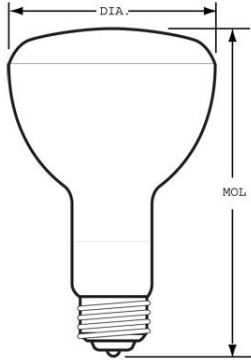

GE
Lighting

44429 - 50ER30

GE ER30

CAUTIONS & WARNINGS

Warning

- Unexpected lamp rupture may cause injury, fire, or property damage
 - Avoid direct water, liquid or metal contact.
- Risk of Fire
 - Keep combustible materials away from lamp.
 - Use in fixture rated for this product.

GENERAL CHARACTERISTICS

Lamp Type	Incandescent - Reflector
Bulb	ER30
Base	Medium Screw (E26)
Filament	CC-6
Bulb Finish	Light inside frost
Rated Life	2000.0 hrs
Bulb Material	Soft glass

PHOTOMETRIC CHARACTERISTICS

Initial Lumens	525.0
Center Beam Candlepower (CBCP)	690.0
Nominal Initial Lumens per Watt	10

ELECTRICAL CHARACTERISTICS

Wattage	50.0
Voltage	120.0
Estimated Energy Cost per Year	6.02

DIMENSIONS

Maximum Overall Length (MOL)	6.0600 in(153.9 mm)
Bulb Diameter (DIA)	3.750 in(95.2 mm)