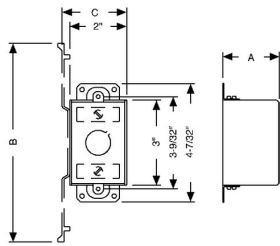

3 IN. X 2 IN. SWITCH BOXES - 1-1/2 TO 2-1/2 IN. DEEP WITH CONDUIT KO'S

2-1/2 in. Deep Switch Boxes - Gangable with Conduit KO's
TS Bracket, 1/2 in. Setback

A47

Catalog #: 504

APPLICATIONS

RACO® Switch boxes are used to house wiring devices such as switches and outlets
N/A

PRODUCT FEATURES

Gangable switch boxes offer the option of constructing a box to hold two or more devices
Reference the Box Selection section in the front of this catalog for complete description of bracket types and features

DRAWING DIMENSIONS

Dimension A: 2-1/2 in.
Dimension B: 7 in.
Dimension C: 2-13/64 in.

PRODUCT MEASUREMENTS

Depth: 2-1/2 in.
Cubic Inches (cm3): 12.5 (204.8)
Wt. Ea. (Lbs.): 0.650
Product Length (in.): 2.50
Product Width (in.): 7.00
Product Height (in.): 2.20

PACKAGING

Minimum Pack Qty.: 50
Std. Pkg.: 50
Product UPC-A Labeled: No
Weight (Lbs. Per/C): 65.00
Ship Carton Length (in.): 20.00
Ship Carton Width (in.): 7.50
Ship Carton Height (in.): 13.50
Ctn Weight (Lbs.): 32.50
Pallet Qty: 2100
UPC Number: 050169905043
I2of5: 50050169905048