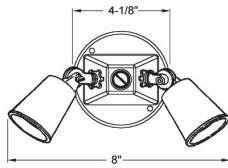

LAMPHOLDER / COVER COMBOS

**4in. Round Cover Combinations for 75-150 Watt Par 38 Lamps
(2) Lampholders / (1) Cover**

D25

Catalog #: 5625-0

APPLICATIONS

For general outdoor lighting in wet, damp or dry locations
For use with BELL® single gang or round weatherproof boxes

PRODUCT FEATURES

- Rugged die cast construction
- State-of-the-art powder coat finish provides maximum weatherability and scratch resistance
- Locking swivel knuckle assures positive lamp positioning and provides pin-point directional aiming
- Includes gasket and mounting hardware
- Multi-lingual instructions in each package
- No Need to purchase separate components
- N/A

UL LISTED

File E225082

CSA

C22.2 No. 18

GENERAL PRODUCT INFORMATION

Color: Gray

PRODUCT MEASUREMENTS

Wt. Ea. (Lbs.): 1.195

PACKAGING

Package Type:	Shrink
Std. Pkg.:	8
Product UPC-A Labeled:	Yes
Weight (Lbs. Per/C):	119.50
Ship Carton Length (in.):	13.13
Ship Carton Width (in.):	6.50
Ship Carton Height (in.):	8.50
Ctn Weight (Lbs.):	9.56
Pallet Qty:	840.00
UPC Number:	050169562505
I2of5:	50050169562500