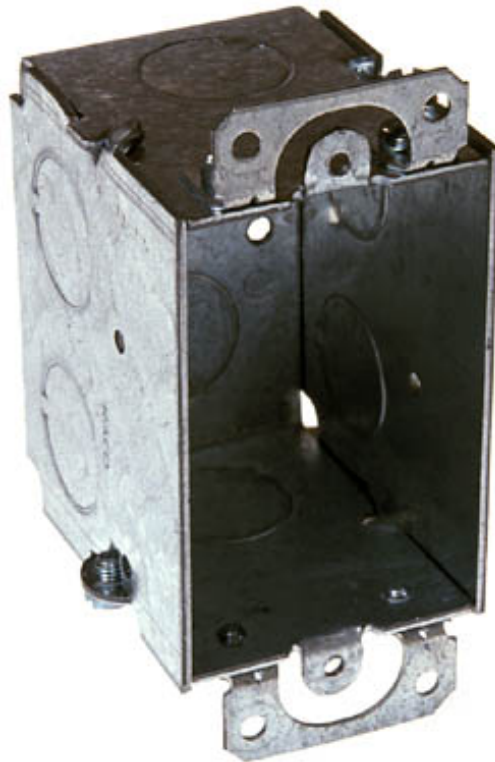

Products

- › [Index](#)
- › [Featured Products](#)
- › [Cross Reference](#)
- › [UPC Search](#)

Product Datasheet

[Catalog Home](#) [Home Page](#)

[Search](#)

565 -- 3" x 2" Switch Box, 2-3/4" Deep, Gangable, 3/4" End Knockouts, w/plaster ears

Product Specifications

Box Type	RACO Steel Boxes & Covers
Box Family	3" x 2" Switch Boxes
Box Category	3" x 2" Switch Boxes - For Conduit
Category	3" x 2" Switch Box
Gangable	Yes
Wiring System	Conduit
Box Depth	2-3/4"
Side Knockout(s)	4, 3/4"
Bottom Knockout(s)	2, 1/2"
End Knockout(s)	2, 3/4"
Bracket Type	No bracket
Cubic Inch Capacity	14.0
UPC Number	050169005651
Product UPC-A Labeled	No
Minimum Pack Qty.	50
Inner Leaf 2 of 5 Bar Code	50050169005656
Unit Carton Quantity	50

Ship Carton Length (In.)	14.5
Ship Carton Width (In.)	10.875
Ship Carton Height (In.)	8.25
Weight (Per/C)	59.7
Pallet Quantity	2750
Fire Resistance	Acceptable for use in 2-hour rated walls
Dimension A	2-3/4"

Applications

- Switch boxes are used to house wiring devices such as switches or receptacles

Product Features

- Gangable switch box offers the option of constructing a box to hold two or more devices
- Adjustable plaster ears allow box to be used in "old work" applications