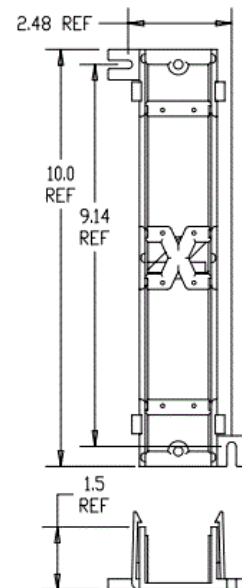

NEXTSPEED

Cross Connect Blocks

HUBBELL

Modular 66 Cross Connect Block Accessories

Features

- Used to Mount 66M Series Blocks

Ordering Information

Description	Color	Catalog Number	UPC
89D Bracket	White	HPW89D	662620821221