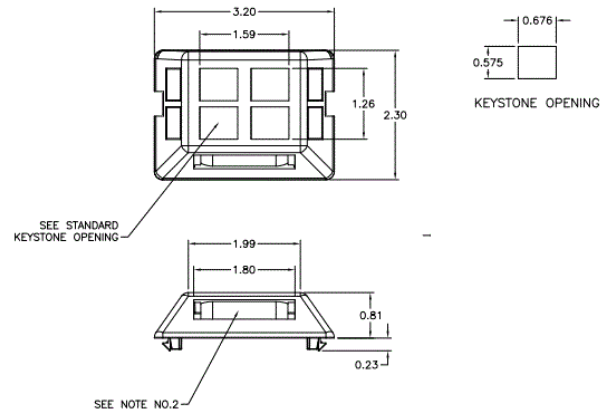

Specifications

Plate Material	High-impact thermoplastic (UL 94V-0)
Compatibility	Fits industry standard ANSI/TIA/EIA furniture outlet openings