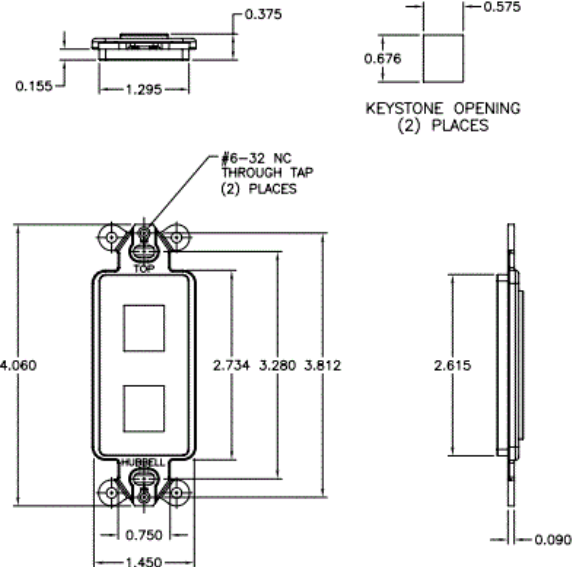

iStation
Wallplates

Decorator Frame

Features

- Integrates with all Hubbell keystone connections (AV, data, and fiber)
- 2-Port

Ordering Information

Description	Color	Catalog No.	UPC
iStation Decorator Outlet Frame, Unloaded, 2-Port	White	ISF2W	662620831831

Listings

UL and cUL Listed 1863
RoHS Compliant

Specifications

Plate Material	High-impact thermoplastic (UL 94V-0)
----------------	--------------------------------------

HUBBELL

Online Resources

Customer Use Drawing
eCatalog