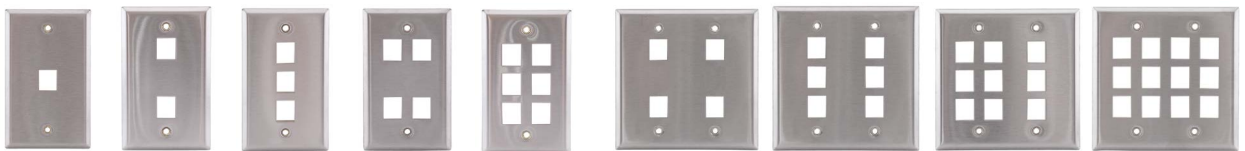

Stainless Steel Wallplates without Label Fields, 1 and 2-Gang

Catalog Number	1-Gang					2-Gang			
	1-Port	2-Port	3-Port	4-Port	6-Port	4-Port	6-Port	9-Port	12-Port
	SSF11	SSF12	SSF13	SSF14	SSF16	SSF204	SSF206	SSF209	SSF212

Stainless Steel Wallplates with Label Fields

1-Gang	Catalog Number
1-Port	SSFL11
2-Port	SSFL12
3-Port	SSFL13
4-Port	SSFL14
6-Port	SSFL16

Duplex and Decorator Wallplates with Label Fields

Color	Duplex Wallplate	Decorator Wallplate
Office White	IFP18OW	IFP126OW