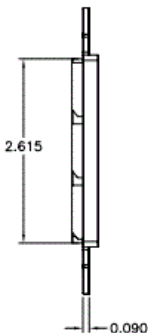

iStation
Wallplates

Decorator Frame

Features

- Integrates with all Hubbell keystone connections (AV, data, and fiber)
- 6-Port

Ordering Information

Description	Color	Catalog No.	UPC
iStation Decorator Outlet Frame, Unloaded, 6-Port	Office White	ISF60W	662620831954

Listings

UL and cUL Listed 1863
RoHS Compliant

Specifications

Plate Material	High-impact thermoplastic (UL 94V-0)

HUBBELL

Online Resources

Customer Use Drawing
eCatalog