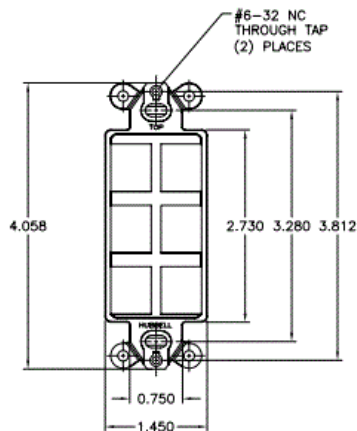

iStation
Wallplates

Decorator Frame

Features

- Integrates with all Hubbell keystone connections (AV, data, and fiber)
- 6-Port

Ordering Information

Description	Color	Catalog No.	UPC
iStation Decorator Outlet Frame, Unloaded, 6-Port	Office White	ISF60W	662620831954

Listings

UL and cUL Listed 1863
RoHS Compliant

Specifications

Plate Material	High-impact thermoplastic (UL 94V-0)

HUBBELL

Online Resources

Customer Use Drawing
eCatalog