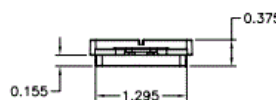

iStation
Wallplates

Decorator Frame

Features

- Integrates with all Hubbell keystone connections (AV, data, and fiber)
- 6-Port

Ordering Information

Description	Color	Catalog No.	UPC
iStation Decorator Outlet Frame, Unloaded, 6-Port	Office White	ISF60W	662620831954

Listings

UL and cUL Listed 1863
RoHS Compliant

Specifications

Plate Material	High-impact thermoplastic (UL 94V-0)

HUBBELL

Online Resources

Customer Use Drawing
eCatalog