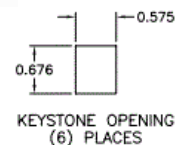

iStation
Wallplates

Decorator Frame

Features

- Integrates with all Hubbell keystone connections (AV, data, and fiber)
- 6-Port

Ordering Information

Description	Color	Catalog No.	UPC
iStation Decorator Outlet Frame, Unloaded, 6-Port	Office White	ISF60W	662620831954

Listings

UL and cUL Listed 1863
RoHS Compliant

Specifications

Plate Material	High-impact thermoplastic (UL 94V-0)

HUBBELL

Online Resources

Customer Use Drawing
eCatalog