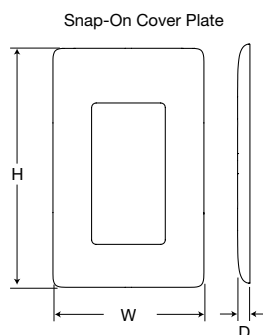

Combination, Nylon, Mid-Size Wallplates

Color	2-Gang, 1-Toggle 1-Decorator	2-Gang, 1-Duplex, 1-Decorator	2-Gang, 1-Blank Box Mount 1-Decorator	3-Gang, 2-Toggle 1-Decorator	3-Gang, 1-Toggle 2-Decorator	4-Gang, 3-Toggle 1-Decorator	4-Gang, 2-Toggle 2-Decorator
Black	NPJ126BK	NPJ826BK	—	NPJ226BK	—	—	—
Brown	NPJ126	NPJ826	NPJ1326	NPJ226	—	—	—
Gray	NPJ126GY	NPJ826GY	—	NPJ226GY	—	—	—
Ivory	NPJ126I	NPJ826I	NPJ1326I	NPJ226I	—	—	—
Light Almond	NPJ126LA	NPJ826LA	NPJ1326LA	NPJ226LA	—	—	—
White	NPJ126W	NPJ826W	NPJ1326W	NPJ226W	—	—	—

Combination, Standard, Metal Wallplates

Material	2-Gang, 1-Toggle 1-Decorator	2-Gang, 1-Duplex, 1-Decorator	2-Gang, 1-Blank Strap Mount 1-Decorator	3-Gang, 2-Toggle 1-Decorator	3-Gang, 1-Toggle 2-Decorator	4-Gang, 3-Toggle 1-Decorator	4-Gang, 2-Toggle 2-Decorator
Brass	SB126	SB826	—	—	—	—	—
Brass Plated	SBP126	—	—	—	—	—	—
Chrome	—	—	—	—	—	—	—
SS 302/304	SS126	SS826	SS1426	SS226	—	SS326	—
SS 430	SS126L	—	—	—	—	—	—

Note: See section O for complete selection of wallplates.

Dimensions

Gang	Height (H)	Width (W)	Depth (D)
1	4.75" (120.6)	3.00" (76.2)	.25" (6.2)
2	4.75" (120.6)	4.81" (122.2)	.25" (6.2)
3	4.75" (120.6)	6.62" (168.2)	.25" (6.2)
4	4.75" (120.6)	8.44" (214.3)	.25" (6.2)

Dimensions in Inches (mm)