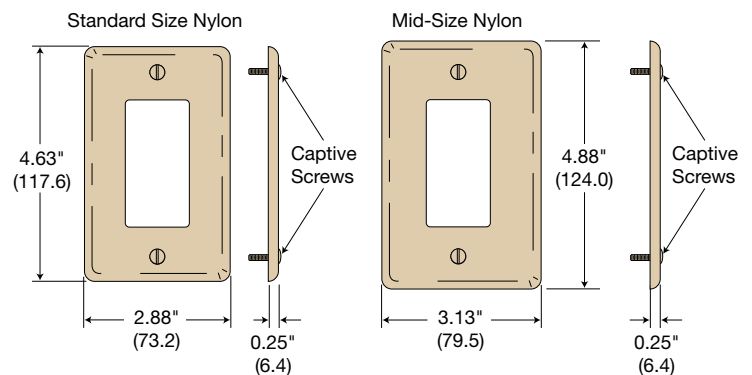

Combination Wallplates

Combination, Nylon, Standard Wallplates

Color	2-Gang, 1-Toggle 1-Decorator	2-Gang, 1-Duplex, 1-Decorator	2-Gang, 1-Blank Box Mount 1-Decorator	3-Gang, 2-Toggle 1-Decorator	3-Gang, 1-Toggle 2-Decorator	4-Gang, 3-Toggle 1-Decorator	4-Gang, 2-Toggle 2-Decorator
Black	NP126BK	NP826BK	NP1326BK	NP226BK	NP1262BK	NP326BK	NP2262BK
Brown	NP126	NP826	NP1326	NP226	NP1262	NP326	NP2262
Gray	NP126GY	NP826GY	NP1326GY	NP226GY	NP1262GY	NP326GY	NP2262GY
Ivory	NP126I	NP826I	NP1326I	NP226I	NP1262I	NP326I	NP2262I
Light Almond	NP126LA	NP826LA	NP1326LA	NP226LA	NP1262LA	NP326LA	NP2262LA
White	NP126W	NP826W	NP1326W	NP226W	NP1262W	NP326W	NP2262W

Combination, Nylon, Mid-Size Wallplates

Color	2-Gang, 1-Toggle 1-Decorator	2-Gang, 1-Duplex, 1-Decorator	2-Gang, 1-Blank Box Mount 1-Decorator	3-Gang, 2-Toggle 1-Decorator	3-Gang, 1-Toggle 2-Decorator	4-Gang, 3-Toggle 1-Decorator	4-Gang, 2-Toggle 2-Decorator
Black	NPJ126BK	NPJ826BK	—	NPJ226BK	—	—	—
Brown	NPJ126	NPJ826	NPJ1326	NPJ226	—	—	—
Gray	NPJ126GY	NPJ826GY	—	NPJ226GY	—	—	—
Ivory	NPJ126I	NPJ826I	NPJ1326I	NPJ226I	—	—	—
Light Almond	NPJ126LA	NPJ826LA	NPJ1326LA	NPJ226LA	—	—	—
White	NPJ126W	NPJ826W	NPJ1326W	NPJ226W	—	—	—

Combination, Standard, Metal Wallplates

Material	2-Gang, 1-Toggle 1-Decorator	2-Gang, 1-Duplex, 1-Decorator	2-Gang, 1-Blank Strap Mount 1-Decorator	3-Gang, 2-Toggle 1-Decorator	3-Gang, 1-Toggle 2-Decorator	4-Gang, 3-Toggle 1-Decorator	4-Gang, 2-Toggle 2-Decorator
Brass	SB126	SB826	—	—	—	—	—
Brass Plated	SBP126	—	—	—	—	—	—
Chrome	—	—	—	—	—	—	—
SS 302/304	SS126	SS826	SS1426	SS226	—	SS326	—
SS 430	SS126L	—	—	—	—	—	—

Note: See section O for complete selection of wallplates.

Dimensions

Gang	Height (H)	Width (W)	Depth (D)
1	4.75" (120.6)	3.00" (76.2)	.25" (6.2)
2	4.75" (120.6)	4.81" (122.2)	.25" (6.2)
3	4.75" (120.6)	6.62" (168.2)	.25" (6.2)
4	4.75" (120.6)	8.44" (214.3)	.25" (6.2)