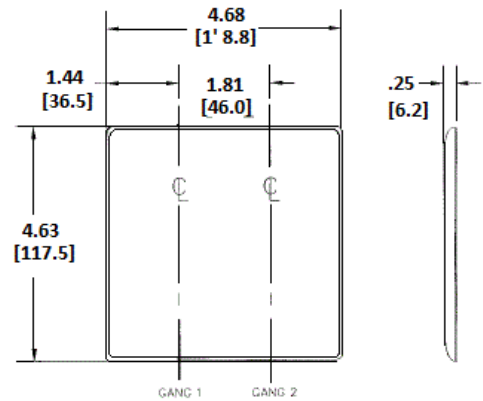

### Ordering Information

Description	Color	Catalog Number	UPC
2-Gang, 1-Blank, 1-Duplex Opening, Box Mount	White	NP138W	883778104336

### Specifications

Material	Nylon
Plate Type	2-Gang
Plate Openings	Blank, Duplex
Mounting Screws	Steel painted, slotted head
Appearance	Smooth