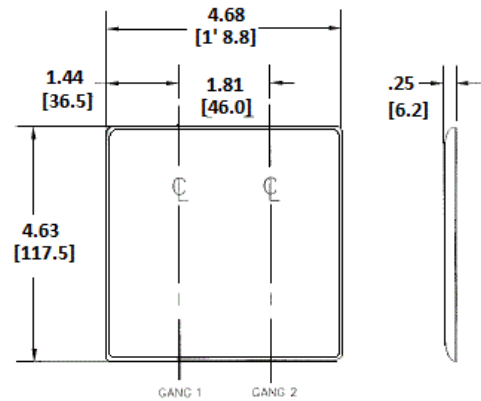

Wallplates Combination Wallplates, 2-Gang

HUBBELL

Features

- Reinforcement ribs for extra strength
- High-impact, self-extinguishing nylon material
- Captive screw feature holds mounting screw in place

Ordering Information

Description	Color	Catalog Number	UPC
2-Gang, 1-Toggle Opening, 1-Blank	White	NP113W	883778104411

Listings

UL Listed
CSA Certified

Specifications

Material	Nylon
Plate Type	2-Gang
Plate Openings	Toggle, Blank
Mounting Screws	Steel painted, slotted head
Appearance	Smooth

Online Resources

Customer Use Drawing
eCatalog

Dimensions in Inches (mm)

Hubbell Wiring Device-Kellems • Hubbell Incorporated (Delaware) • 40 Waterview Drive • Shelton, CT 06484

Phone (800) 288-6000 • Fax (800) 255-1031 • Specifications subject to change without notice.