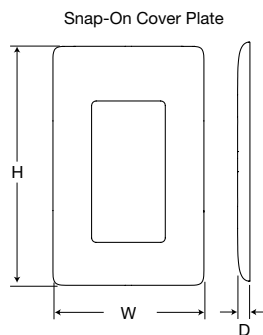

Combination, Nylon, Mid-Size Wallplates

| Color | 2-Gang, 1-Toggle 1-Decorator | 2-Gang, 1-Duplex, 1-Decorator | 2-Gang, 1-Blank Box Mount 1-Decorator | 3-Gang, 2-Toggle 1-Decorator | 3-Gang, 1-Toggle 2-Decorator | 4-Gang, 3-Toggle 1-Decorator | 4-Gang, 2-Toggle 2-Decorator |
|--------------|------------------------------------|-------------------------------------|---|------------------------------------|------------------------------------|------------------------------------|------------------------------------|
| Black | NPJ126BK | NPJ826BK | — | NPJ226BK | — | — | — |
| Brown | NPJ126 | NPJ826 | NPJ1326 | NPJ226 | — | — | — |
| Gray | NPJ126GY | NPJ826GY | — | NPJ226GY | — | — | — |
| Ivory | NPJ126I | NPJ826I | NPJ1326I | NPJ226I | — | — | — |
| Light Almond | NPJ126LA | NPJ826LA | NPJ1326LA | NPJ226LA | — | — | — |
| White | NPJ126W | NPJ826W | NPJ1326W | NPJ226W | — | — | — |

Note: See section O for complete selection of wallplates.

Dimensions

| Gang | Height (H) | Width (W) | Depth (D) |
|------|---------------|---------------|------------|
| 1 | 4.75" (120.6) | 3.00" (76.2) | .25" (6.2) |
| 2 | 4.75" (120.6) | 4.81" (122.2) | .25" (6.2) |
| 3 | 4.75" (120.6) | 6.62" (168.2) | .25" (6.2) |
| 4 | 4.75" (120.6) | 8.44" (214.3) | .25" (6.2) |