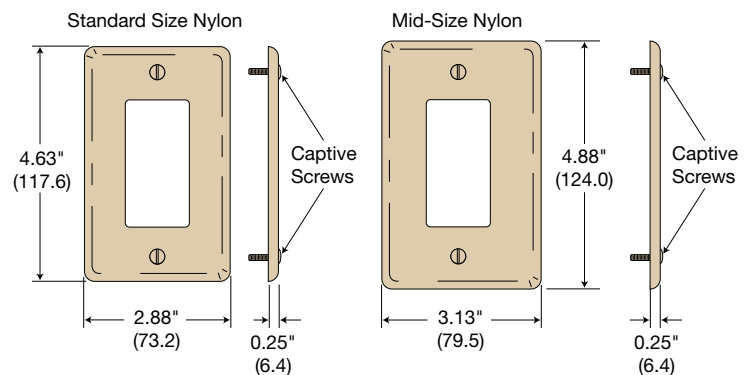

Combination, Nylon, Mid-Size Wallplates

| Color | 2-Gang, 1-Toggle 1-Decorator | 2-Gang, 1-Duplex, 1-Decorator | 2-Gang, 1-Blank Box Mount 1-Decorator | 3-Gang, 2-Toggle 1-Decorator | 3-Gang, 1-Toggle 2-Decorator | 4-Gang, 3-Toggle 1-Decorator | 4-Gang, 2-Toggle 2-Decorator |
|--------------|------------------------------------|-------------------------------------|---|------------------------------------|------------------------------------|------------------------------------|------------------------------------|
| Black | NPJ126BK | NPJ826BK | — | NPJ226BK | — | — | — |
| Brown | NPJ126 | NPJ826 | NPJ1326 | NPJ226 | — | — | — |
| Gray | NPJ126GY | NPJ826GY | — | NPJ226GY | — | — | — |
| Ivory | NPJ126I | NPJ826I | NPJ1326I | NPJ226I | — | — | — |
| Light Almond | NPJ126LA | NPJ826LA | NPJ1326LA | NPJ226LA | — | — | — |
| White | NPJ126W | NPJ826W | NPJ1326W | NPJ226W | — | — | — |

Note: See section O for complete selection of wallplates.

Dimensions

| Gang | Height (H) | Width (W) | Depth (D) |
|------|---------------|---------------|------------|
| 1 | 4.75" (120.6) | 3.00" (76.2) | .25" (6.2) |
| 2 | 4.75" (120.6) | 4.81" (122.2) | .25" (6.2) |
| 3 | 4.75" (120.6) | 6.62" (168.2) | .25" (6.2) |
| 4 | 4.75" (120.6) | 8.44" (214.3) | .25" (6.2) |