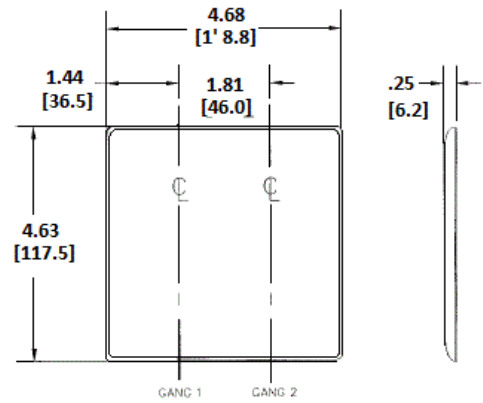

Wallplates Combination Wallplates, 2-Gang

HUBBELL

Features

- Reinforcement ribs for extra strength
- High-impact, self-extinguishing nylon material
- Captive screw feature holds mounting screw in place

Ordering Information

Description	Color	Catalog Number	UPC
2-Gang, 1-Blank, 1-Single Receptacle, 1.40" (35.6) Dia. Hole, 1-Blank, Strap Mount	White	NP147W	883778105135

Listings

UL Listed
CSA Certified

Specifications

Material	Nylon
Plate Type	2-Gang
Plate Openings	Blank, Single Receptacle
Mounting Screws	Steel painted, slotted head
Appearance	Smooth

Online Resources

[Customer Use Drawing](#)
[eCatalog](#)

Dimensions in Inches (mm)

Hubbell Wiring Device-Kellems • Hubbell Incorporated (Delaware) • 40 Waterview Drive • Shelton, CT 06484

Phone (800) 288-6000 • Fax (800) 255-1031 • Specifications subject to change without notice.