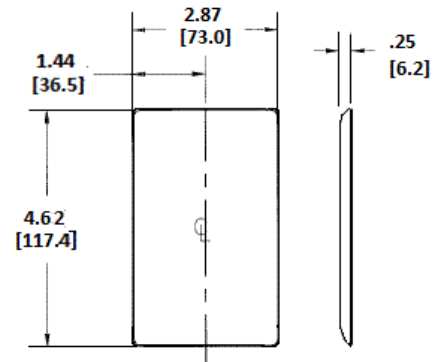

# HUBBELL

**Features**

- Reinforcement ribs for extra strength
- High-impact, self-extinguishing nylon material
- Captive screw feature holds mounting screw in place

**Ordering Information**

Description	Color	Catalog Number	UPC
1-Gang, 1-Telephone .406 in. (10.3) Dia. Hole, Box Mount	White	NP11W	883778103858

**Listings**

UL Listed  
CSA Certified

**Specifications**

Material	Nylon
Plate Type	1-Gang
Plate Openings	Telephone
Mounting Screws	Steel painted, slotted head
Appearance	Smooth

**Online Resources**

[Customer Use Drawing](#)  
[eCatalog](#)

Dimensions in Inches (mm)

Hubbell Wiring Device-Kellems • Hubbell Incorporated (Delaware) • 40 Waterview Drive • Shelton, CT 06484

Phone (800) 288-6000 • Fax (800) 255-1031 • Specifications subject to change without notice.