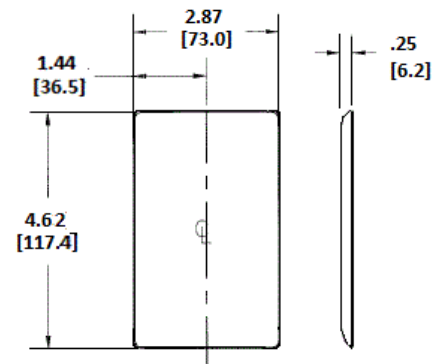

### Features

- Reinforcement ribs for extra strength
- Captive screw feature holds mounting screw in place
- High-impact, self-extinguishing nylon material
- 1-Single 1.40 in. (35.6) Diameter Opening

### Ordering Information

Description	Color	Catalog Number	UPC
1-Gang, 1-Single Receptacle Opening, 1.40" (35.6) Dia. Hole	Red	NP7R	883778103575

### Specifications

Plate Material	Nylon
Plate Type	1-Gang
Plate Openings	Single Receptacle
Mounting Screws	Steel painted, slotted head
Appearance	Smooth

### Online Resources

Customer Use Drawing  
eCatalog

Dimensions in Inches (mm)

Hubbell Wiring Device-Kellems • Hubbell Incorporated (Delaware) • 40 Waterview Drive • Shelton, CT 06484

Phone (800) 288-6000 • Fax (800) 255-1031 • Specifications subject to change without notice.