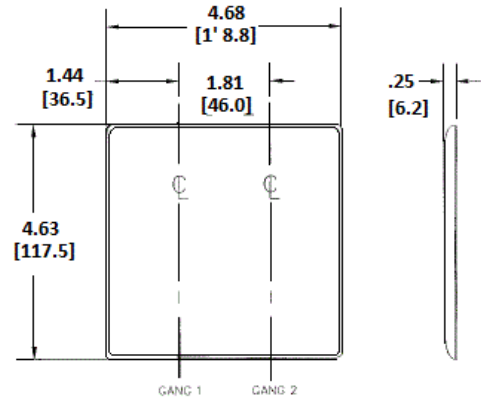

Ordering Information

Description	Color	Catalog Number	UPC
2-Gang, 2-Toggle Openings	Gray	NP2GY	883778101700

Listings

UL Listed
CSA Certified

Specifications

Plate Material	Nylon
Plate Type	2-Gang
Plate Openings	Toggle switch
Mounting Screws	Steel painted, slotted head
Appearance	Smooth

Accessories

Screws
Adapters

Online Resources

Customer Use Drawing
eCatalog

Dimensions in Inches (mm)

Hubbell Wiring Device-Kellems • Hubbell Incorporated (Delaware) • 40 Waterview Drive • Shelton, CT 06484