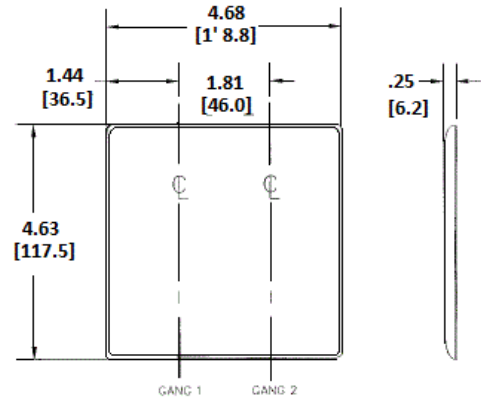

Ordering Information

Description	Color	Catalog Number	UPC
2-Gang, 2-Toggle Openings	Almond	NP2AL	883778101724

Listings

UL Listed
CSA Certified

Specifications

Plate Material	Nylon
Plate Type	2-Gang
Plate Openings	Toggle switch
Mounting Screws	Steel painted, slotted head
Appearance	Smooth

Accessories

Screws
Adapters

Online Resources

Customer Use Drawing
eCatalog

Dimensions in Inches (mm)

Hubbell Wiring Device-Kellems • Hubbell Incorporated (Delaware) • 40 Waterview Drive • Shelton, CT 06484