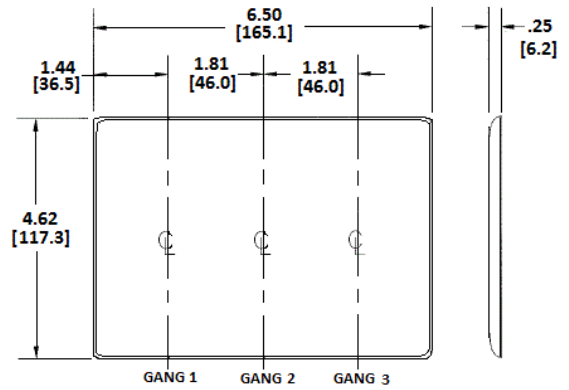

Ordering Information

Description	Color	Catalog Number	UPC
3-Gang, 3-Toggle Openings	Brown	NP3	883778101755

Listings

UL Listed
CSA Certified

Specifications

Plate Material	Nylon
Plate Type	3-Gang
Plate Openings	Toggle switch
Mounting Screws	Steel painted, slotted head
Appearance	Smooth

Accessories

Screws
Adapters

Online Resources

Customer Use Drawing
eCatalog

Dimensions in Inches (mm)

Hubbell Wiring Device-Kellems • Hubbell Incorporated (Delaware) • 40 Waterview Drive • Shelton, CT 06484