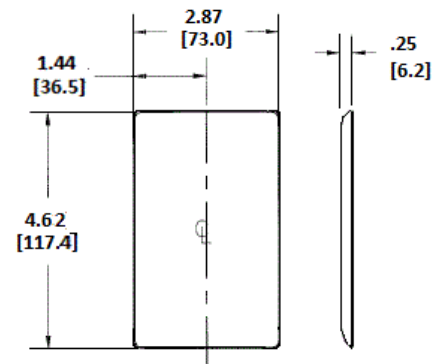

Wallplates Single Receptacle Wallplates

HUBBELL

Features

- Reinforcement ribs for extra strength
- High-impact, self-extinguishing nylon material
- Captive screw feature holds mounting screw in place

Ordering Information

Description	Color	Catalog Number	UPC
1-Gang, 1-Single Receptacle Opening, 1.60" (40.6) Dia. Hole	White	NP720W	883778103636

Listings

UL Listed
CSA Certified

Specifications

Plate Material	Nylon
Plate Type	1-Gang
Plate Openings	Single Receptacle
Mounting Screws	Steel painted, slotted head
Appearance	Smooth

Online Resources

[Customer Use Drawing](#)
[eCatalog](#)

Dimensions in Inches (mm)

Hubbell Wiring Device-Kellems • Hubbell Incorporated (Delaware) • 40 Waterview Drive • Shelton, CT 06484

Phone (800) 288-6000 • Fax (800) 255-1031 • Specifications subject to change without notice.