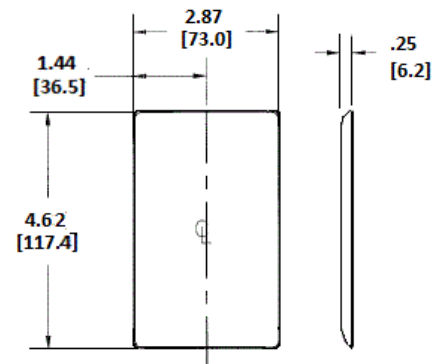

Wallplates Single Receptacle Wallplates

HUBBELL

Features

- Reinforcement ribs for extra strength
- High-impact, self-extinguishing nylon material
- Captive screw feature holds mounting screw in place
- 1-Single 1.60 in. (40.6) Diameter Opening

Ordering Information

Description	Color	Catalog Number	UPC
1-Gang, 1-Single Receptacle Opening, 1.60" (40.6) Dia. Hole	Red	NP720R	883778103650

Listings

UL Listed
CSA Certified

Specifications

Plate Material	Nylon
Thickness	.06 in. (1.5)
Mounting Screw	Steel
Hole Diameter	1.60 in. (40.6)
Size	1-Gang
Height	4.63" (117.6)

Online Resources

Customer Use Drawing
eCatalog

Dimensions in Inches (mm)

Hubbell Wiring Device-Kellems • Hubbell Incorporated (Delaware) • 40 Waterview Drive • Shelton, CT 06484

Phone (800) 288-6000 • Fax (800) 255-1031 • Specifications subject to change without notice.