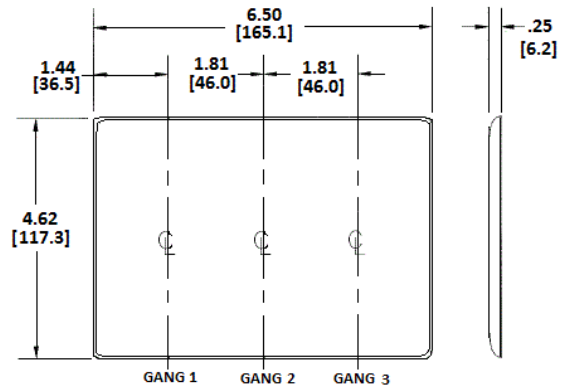

### Ordering Information

Description	Color	Catalog Number	UPC
3-Gang, 3-Toggle Openings	White	NP3W	883778101779

### Specifications

Plate Material	Nylon
Plate Type	3-Gang
Plate Openings	Toggle switch
Mounting Screws	Steel painted, slotted head
Appearance	Smooth