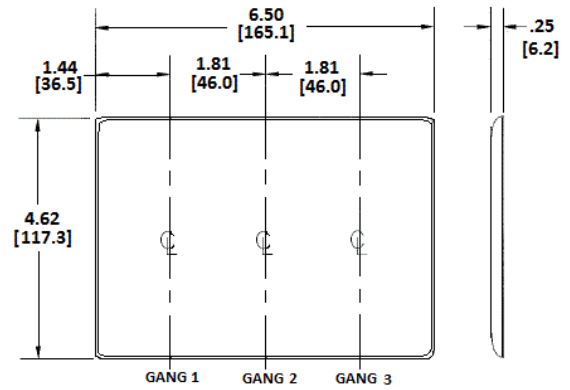

Ordering Information

Description	Color	Catalog Number	UPC
3-Gang, 3-Toggle Openings	Gray	NP3GY	883778101786

Listings

UL Listed
CSA Certified

Specifications

Plate Material	Nylon
Plate Type	3-Gang
Plate Openings	Toggle switch
Mounting Screws	Steel painted, slotted head
Appearance	Smooth

Accessories

Screws
Adapters

Online Resources

Customer Use Drawing
eCatalog

Dimensions in Inches (mm)

Hubbell Wiring Device-Kellems • Hubbell Incorporated (Delaware) • 40 Waterview Drive • Shelton, CT 06484