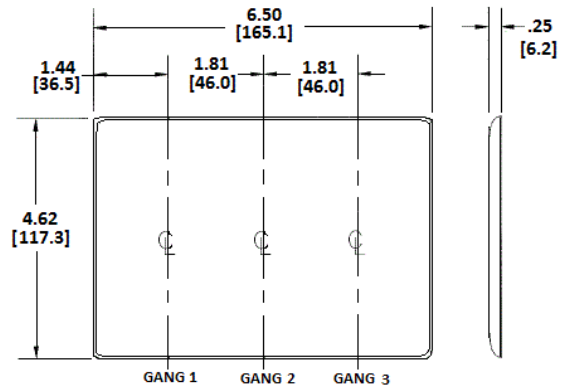

Ordering Information

Description	Color	Catalog Number	UPC
3-Gang, 3-Toggle Openings	Black	NP3BK	883778101793

Listings

UL Listed
CSA Certified

Specifications

Plate Material	Nylon
Plate Type	3-Gang
Plate Openings	Toggle switch
Mounting Screws	Steel painted, slotted head
Appearance	Smooth

Accessories

Screws
Adapters

Online Resources

Customer Use Drawing
eCatalog

Dimensions in Inches (mm)

Hubbell Wiring Device-Kellems • Hubbell Incorporated (Delaware) • 40 Waterview Drive • Shelton, CT 06484