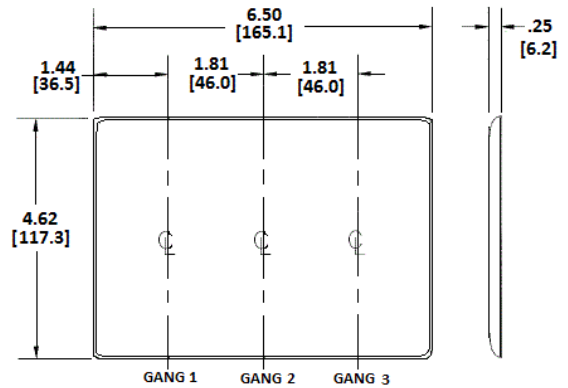

Ordering Information

Description	Color	Catalog Number	UPC
3-Gang, 3-Toggle Openings	Almond	NP3AL	883778101809

Listings

UL Listed
CSA Certified

Specifications

Plate Material	Nylon
Plate Type	3-Gang
Plate Openings	Toggle switch
Mounting Screws	Steel painted, slotted head
Appearance	Smooth

Accessories

Screws
Adapters

Online Resources

Customer Use Drawing
eCatalog

Dimensions in Inches (mm)

Hubbell Wiring Device-Kellems • Hubbell Incorporated (Delaware) • 40 Waterview Drive • Shelton, CT 06484