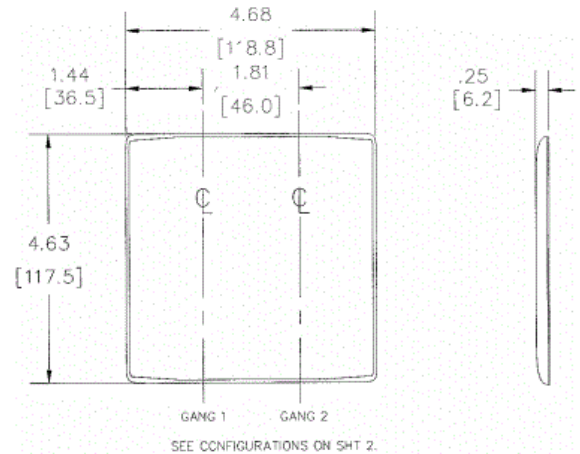

### Ordering Information

| Description                  | Color | Catalog No. | UPC          |
|------------------------------|-------|-------------|--------------|
| 2-Gang, 2-Decorator Openings | Gray  | NP262GY     | 883778102509 |

### Specifications

|                 |                             |
|-----------------|-----------------------------|
| Material        | Nylon                       |
| Plate Type      | 2-Gang                      |
| Plate Openings  | Decorator                   |
| Mounting Screws | Steel painted, slotted head |
| Appearance      | Smooth                      |