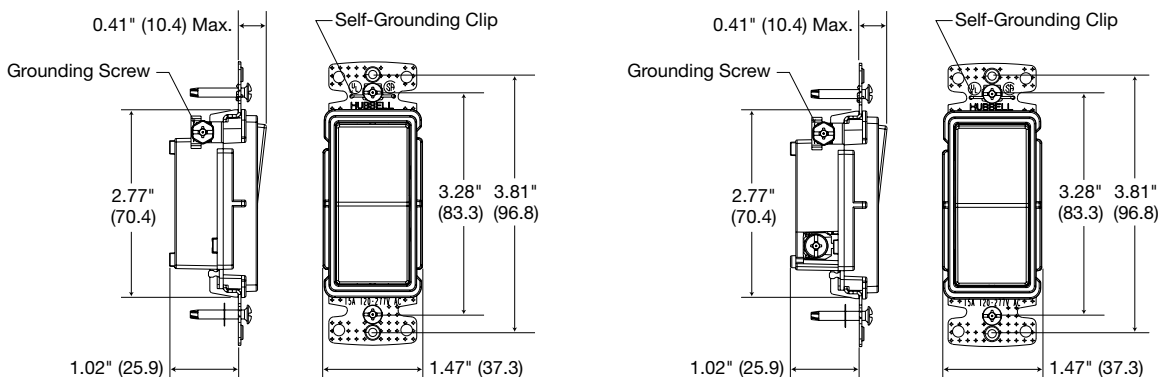

Note: *Light glows through the top portion of the rocker when switch is in the OFF position. Does not require a neutral wire.
 **Light glows through the top portion of the rocker when switch is in the OFF position. Requires a neutral wire.

RSD115W

RSD115PLW

Double Pole, Three Way and Four Way Decorator Quiet Rocker Switches

Description	Double Pole	Three Way	Three Way, Illuminated	Four Way
Termination	Self-Grounding, Back and Side Wire	Self-Grounding, Push, Back and Side Wire	Self-Grounding, Push, Back and Side Wire	Self-Grounding, Back and Side Wire
Rating	15A 120-277V AC	15A 120-277V AC	15A 120V AC	15A 120-277V AC
Black	RSD215BK	RSD315BK	—	RSD415BK
Brown	RSD215	RSD315	—	RSD415
Gray	RSD215GY	RSD315GY	—	RSD415GY
Ivory	RSD215I	RSD315I	RSD315ILI*	RSD415I
Light Almond	RSD215LA	RSD315LA	RSD315ILLA*	RSD415LA
White	RSD215W	RSD315W	RSD315ILW*	RSD415W

Note: *Light glows through the top portion of the rocker when switch is in the OFF position. Does not require a neutral wire.

DS120NLWH

RSD115WM

Decorator Weatherproof Series

Description	Color	Catalog Number
Style Line® rocker, weatherproof, self-grounding, 20A, 120/277V AC, back and side wire	Gray	RSD120WPGY
	Light Almond	RSD120WPLA
	White	RSD120WPW

RSD120WPW

RSD215W

Dimensions

Single Pole Decorator Switch

Three Way Decorator Switch

Dimensions in Inches (mm)