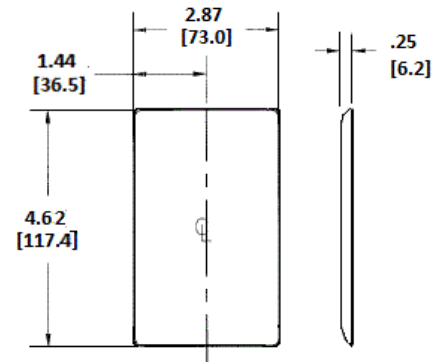

Ordering Information

| Description | Color | Catalog Number | UPC |
|--------------------------|--------|----------------|--------------|
| 1-Gang, 1-Toggle Opening | Almond | NP1AL | 883778101649 |

Listings

UL Listed
CSA Certified

Specifications

| | |
|-----------------|-----------------------------|
| Plate Material | Nylon |
| Plate Type | 1-Gang |
| Plate Openings | Toggle switch |
| Mounting Screws | Steel painted, slotted head |
| Appearance | Smooth |

Accessories

Screws
Adapters

Online Resources

Customer Use Drawing
eCatalog

Dimensions in Inches (mm)

Hubbell Wiring Device-Kellems • Hubbell Incorporated (Delaware) • 40 Waterview Drive • Shelton, CT 06484