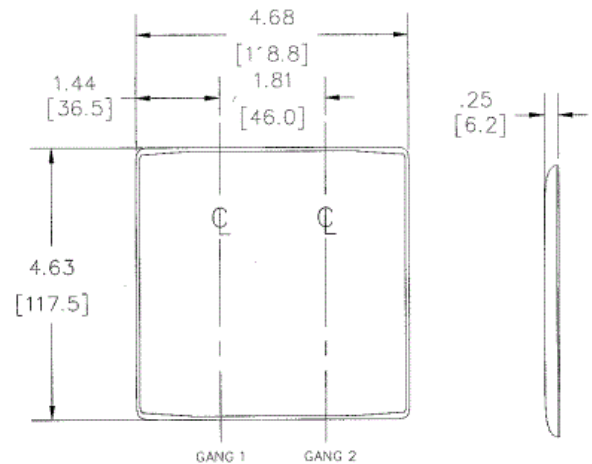

### Ordering Information

Description	Color	Catalog No.	UPC
2-Gang, 2 Blank, Box Mount	Black	NP23BK	883778102998

### Specifications

Material	Nylon
Thickness	.06 in. (1.5)
Mounting Screw	Steel
Height	4.63" (117.6)
Width	4.69" (119.1)