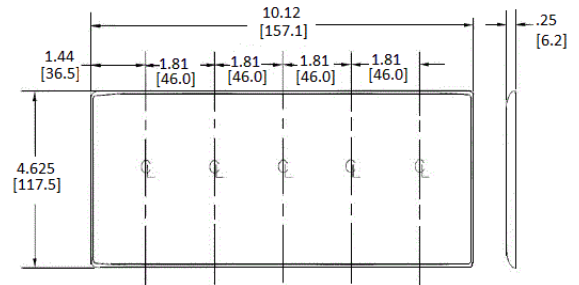

Ordering Information

Description	Color	Catalog Number	UPC
5-Gang, 5-Toggle Openings	Gray	NP5GY	883778101946

Listings

UL Listed
CSA Certified

Specifications

Plate Material	Nylon
Plate Type	5-Gang
Plate Openings	Toggle switch
Mounting Screws	Steel painted, slotted head
Appearance	Smooth

Accessories

Screws
Adapters

Online Resources

Customer Use Drawing
eCatalog

Dimensions in Inches (mm)

Hubbell Wiring Device-Kellems • Hubbell Incorporated (Delaware) • 40 Waterview Drive • Shelton, CT 06484