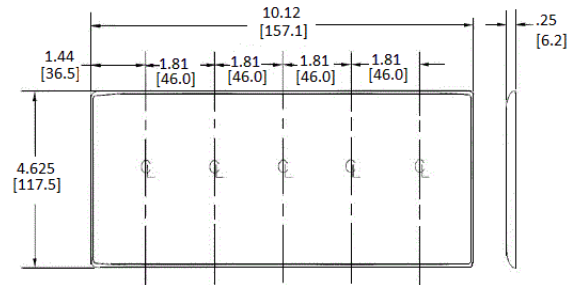

Ordering Information

Description	Color	Catalog Number	UPC
5-Gang, 5-Toggle Openings	Black	NP5BK	883778101953

Listings

UL Listed
CSA Certified

Specifications

Plate Material	Nylon
Plate Type	5-Gang
Plate Openings	Toggle switch
Mounting Screws	Steel painted, slotted head
Appearance	Smooth

Accessories

Screws
Adapters

Online Resources

Customer Use Drawing
eCatalog

Dimensions in Inches (mm)

Hubbell Wiring Device-Kellems • Hubbell Incorporated (Delaware) • 40 Waterview Drive • Shelton, CT 06484