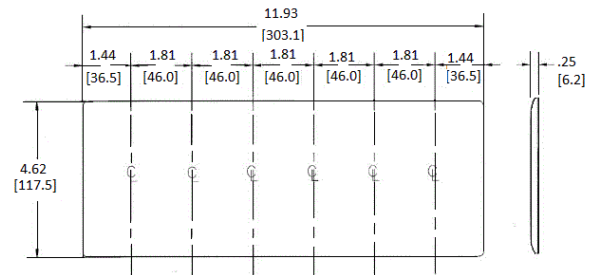

Wallplates Toggle Switch Wallplates

HUBBELL

Features

- Reinforcement ribs for extra strength
- High-impact, self-extinguishing nylon material
- Captive screw feature holds mounting screw in place

Ordering Information

Description	Color	Catalog Number	UPC
6-Gang, 6-Toggle Openings	White	NP6W	883778102011

Listings

UL Listed
CSA Certified

Specifications

Plate Material	Nylon
Plate Type	6-Gang
Plate Openings	Toggle
Mounting Screws	Steel painted, slotted head
Appearance	Smooth

Online Resources

Customer Use Drawing
eCatalog

Dimensions in Inches (mm)

Hubbell Wiring Device-Kellems • Hubbell Incorporated (Delaware) • 40 Waterview Drive • Shelton, CT 06484

Phone (800) 288-6000 • Fax (800) 255-1031 • Specifications subject to change without notice.