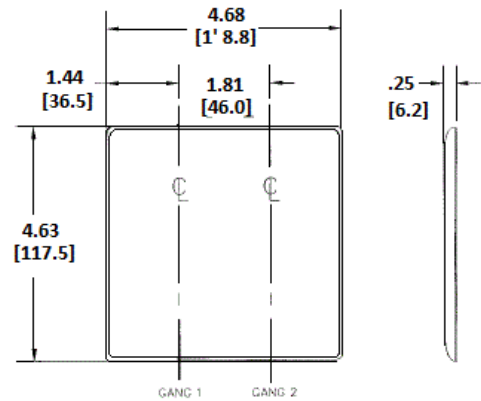

Ordering Information

Description	Color	Catalog Number	UPC
2-Gang, 2-Toggle Openings	Light Almond	NP2LA	883778118296

Listings

UL Listed
CSA Certified

Specifications

Plate Material	Nylon
Plate Type	2-Gang
Plate Openings	Toggle switch
Mounting Screws	Steel painted, slotted head
Appearance	Smooth

Accessories

Screws
Adapters

Online Resources

Customer Use Drawing
eCatalog

Dimensions in Inches (mm)

Hubbell Wiring Device-Kellems • Hubbell Incorporated (Delaware) • 40 Waterview Drive • Shelton, CT 06484