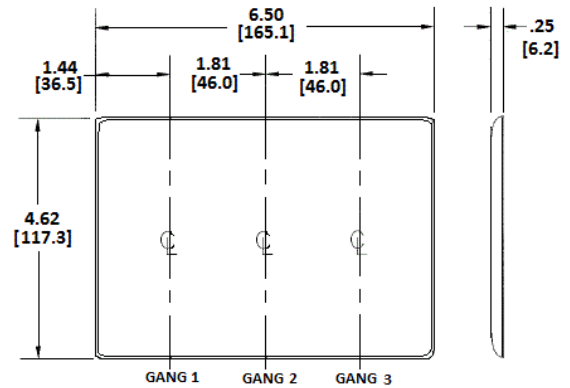

Ordering Information

Description	Color	Catalog Number	UPC
3-Gang, 3-Toggle Openings	Light Almond	NP3LA	883778118319

Listings

UL Listed
CSA Certified

Specifications

Plate Material	Nylon
Plate Type	3-Gang
Plate Openings	Toggle switch
Mounting Screws	Steel painted, slotted head
Appearance	Smooth

Accessories

Screws
Adapters

Online Resources

Customer Use Drawing
eCatalog

Dimensions in Inches (mm)

Hubbell Wiring Device-Kellems • Hubbell Incorporated (Delaware) • 40 Waterview Drive • Shelton, CT 06484