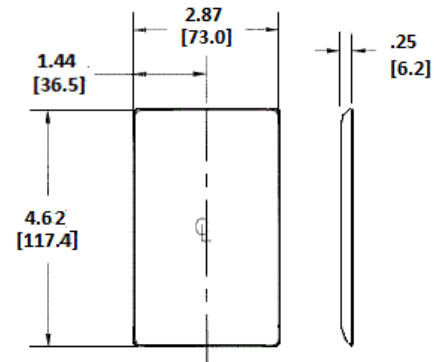

### Features

- Reinforcement ribs for extra strength
- Captive screw feature holds mounting screw in place
- High-impact, self-extinguishing nylon material
- 1-Single 1.40 in. (35.6) Diameter Opening

### Ordering Information

Description	Color	Catalog Number	UPC
1-Gang, 1-Single Receptacle Opening, 1.40" (35.6) Dia. Hole	Light Almond	NP7LA	883778118395

### Specifications

Plate Material	Nylon
Plate Type	1-Gang
Plate Openings	Single Receptacle
Mounting Screws	Steel painted, slotted head
Appearance	Smooth

### Online Resources

Customer Use Drawing  
eCatalog

Dimensions in Inches (mm)

Hubbell Wiring Device-Kellems • Hubbell Incorporated (Delaware) • 40 Waterview Drive • Shelton, CT 06484

Phone (800) 288-6000 • Fax (800) 255-1031 • Specifications subject to change without notice.