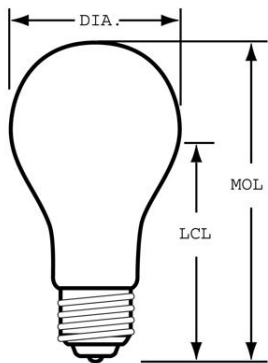

GE
Lighting

97494 - 50/150-1PK

GE soft white 3-way 50/100/150 watt A21 1-pack

- Use original GE's Soft White when you need a light without glare and harsh shadows.
- Specifically designed for 3-way lamps in your home or office, GE 3-way bulbs offer a range of light levels. Choose the low light setting for energy savings, higher settings for general and activity lighting.
- Choose the low light setting for energy savings, higher settings for general and activity lighting.
- 2800K soft white light appearance
- A21 shape with medium base for use in table lamps and enclosed fixtures
- Estimated yearly energy costs \$6.02/\$12.05/\$18.07 based on 3 hours per day \$0.11 per kWh
- GE soft white 3-way bulbs provide three levels of light for maximum flexibility--low for mood lighting and energy savings, high for task lighting. Use GE soft white 3-way bulbs warm, pleasing light without harsh shadows in table lamps and floor lamps with 3-way sockets
- Lasts 1.1 years based on 3 hours per day usage
- 615/1540/2155 lumens providing strong, vibrant™ light

GENERAL CHARACTERISTICS

Lamp Type	Incandescent - A-line
Bulb	A21
Base	Medium Screw (E26)
Filament	CC-8
Bulb Finish	Soft white
Rated Life	1200.0 hrs
Bulb Material	Soft glass
Life in Years	1.1
Primary Application	3-Way

PHOTOMETRIC CHARACTERISTICS

Initial Lumens	615.0 /1540.0 /2155.0
Color Temperature	2800.0 K
Nominal Initial Lumens per Watt	12 /14 /15

ELECTRICAL CHARACTERISTICS

Wattage	50.0
Voltage	120.0
Burn Position	Universal burning position
Estimated Energy Cost per Year	6.02

DIMENSIONS

Maximum Overall Length (MOL)	5.2500 in(133.4 mm)
Bulb Diameter (DIA)	2.625 in(66.7 mm)
Light Center Length (LCL)	3.870 in(98.3 mm)

PRODUCT INFORMATION

Product Code	97494
Description	50/150-1PK
Standard Package	Case
Standard Package GTIN	00043168974943
Standard Package Quantity	12
Sales Unit	Unit
No Of Items Per Sales Unit	1
No Of Items Per Standard Package	12
UPC	043168385404